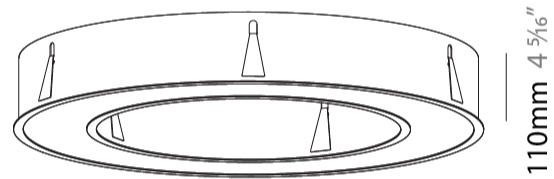

GENERAL

Series: Glorious
Subseries: Glorious
Brand: Prolicht
Division: Architectural
Mounting Type: Recessed
Mounting Location: Ceiling
Subcategory: Ambient

PHYSICAL

Shape: Round
Diameter (mm): 970
Diameter (in): 38 ³ / ₁₆
Height (mm): 110
Height (in): 4 ⁵ / ₁₆
Min. Recessing Depth (mm): 120
Min. Recessing Depth (in): 4 ³ / ₄
Light Distribution: Direct
Weight (kg): 11.164
Weight (lbs): 24.61
Diffuser: PMMA - Opal or Micro-Prism
Fixture Finish: SSR / BKV / CWI / CRY / HAB / UFT / ITA / RUA / FTG / MYG / LOD / PUS / FRO / FUP / KIA / POP / BLS / SPG / MEY / GOH / GUM / CHC / COM / ABZ / JAG / OBR / MOS / ROR
Fixture Material: Aluminum
Cut-out Measurements: 960mm / 37 13/16" x 640mm / 25 3/16"

110mm 4 ⁵/₁₆"

Ø 628mm 24 ³/₄"

Ø 970mm 38 ³/₁₆ "

960mm x 640mm
37 ¹³/₁₆" x 25 ³/₁₆"

120mm
4 ³/₄"

10 - 15mm
3 ³/₈" - 9 ¹/₁₆"

A37505-

PROJECT _____

GENERAL

Series: Glorious
 Subseries: Glorious
 Brand: Prolicht
 Division: Architectural
 Mounting Type: Recessed
 Mounting Location: Ceiling
 Subcategory: Ambient

PHYSICAL

Shape: Round
 Diameter (mm): 1270
 Diameter (in): 50
 Height (mm): 110
 Height (in): 4 ⁵/₁₆
 Min. Recessing Depth (mm): 120
 Min. Recessing Depth (in): 4 ³/₄
 Light Distribution: Direct
 Weight (kg): 15.446
 Weight (lbs): 34.05
 Diffuser: PMMA - Opal or Micro-Prism
 Fixture Finish: SSR / BKV / CWI / CRY / HAB / UFT / ITA / RUA / FTG / MYG / LOD / PUS / FRO / FUP / KIA / POP / BLS / SPG / MEY / GOH / GUM / CHC / COM / ABZ / JAG / OBR / MOS / ROR
 Fixture Material: Aluminum
 Cut-out Measurements: 1260mm / 49 5/8" x 940mm / 37"